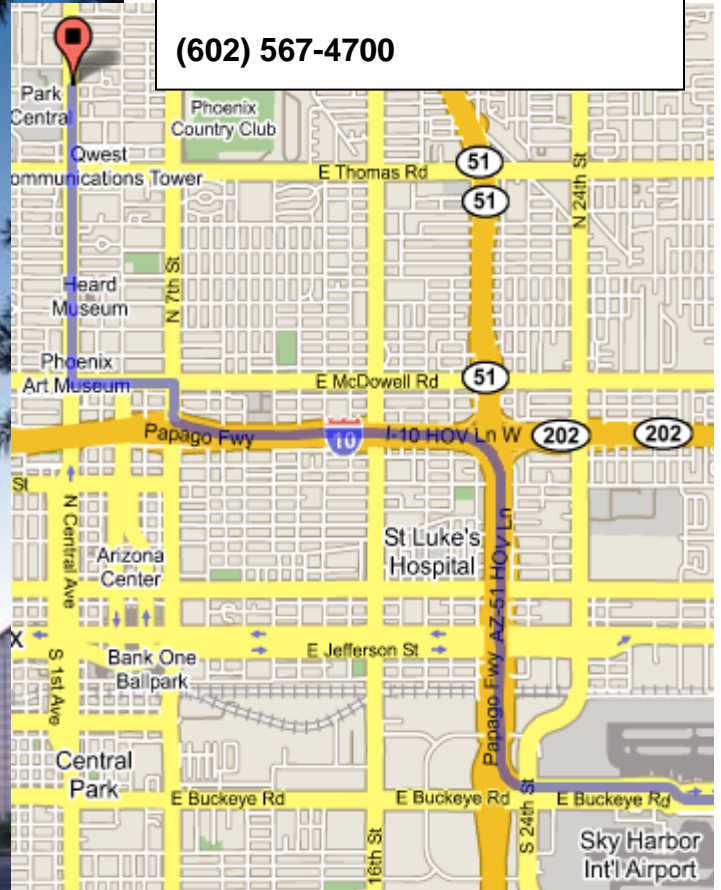

EPX AZ Office Driving Directions

EPX AZ Office

3300 North Central Ave.

Suite 850

Phoenix, AZ 85012

(602) 567-4700

From Phoenix Sky Harbor Int'l Airport

1.	Go north on 24th Street to the I-10 W ramp
2.	Take the I-10 W ramp - go 3.0 mi
3.	Take the 7th Street exit 145 to Central Business/Cultural District - go 0.3 mi
4.	Turn right at N 7th St - go 0.2 mi
5.	Turn left at E McDowell Rd - go 0.5 mi
6.	Turn right at N Central Ave - go 1.4 mi
7.	Turn left at W Osborn Rd – go 0.1 mi
8.	Turn left at N 2nd Ave – go 0.1 mi
9.	Turn left into parking ramp for 3300 N Central Ave / AZ State Retirement System